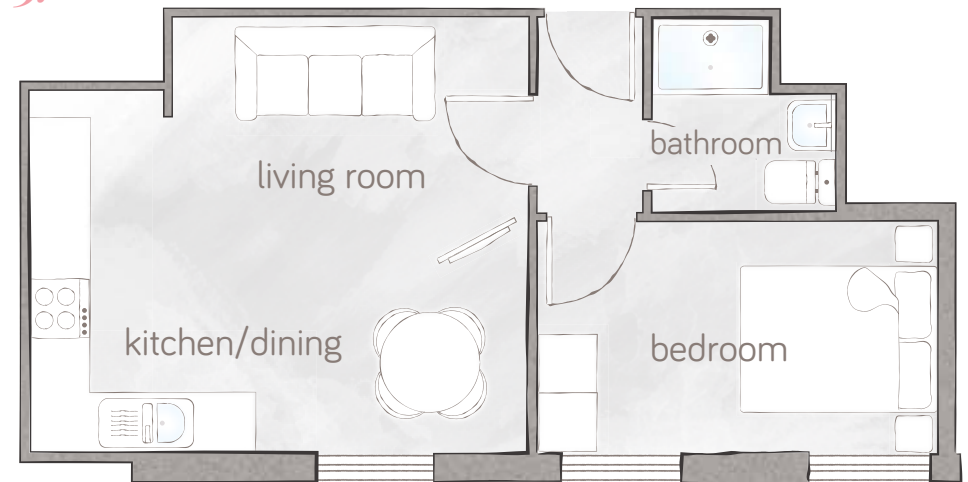

## the deck

The Deck is a light and airy apartment with shower room and open-plan living space. Designed around the Scandinavian concept of 'hygge' for wellbeing, warmth and your own escape from the hectic demands of the everyday world.

### *Apartment 5*

- Master bedroom with double windows.
- Private deck.
- Space for a washer/dryer.
- Integrated Fridge freezer.
- Integrated Dishwasher.
- Ceramic easy clean hob.
- USB sockets.
- Communal Sky Q dish.
- Entrance CCTV.
- Audio door entry system.
- Free car parking.