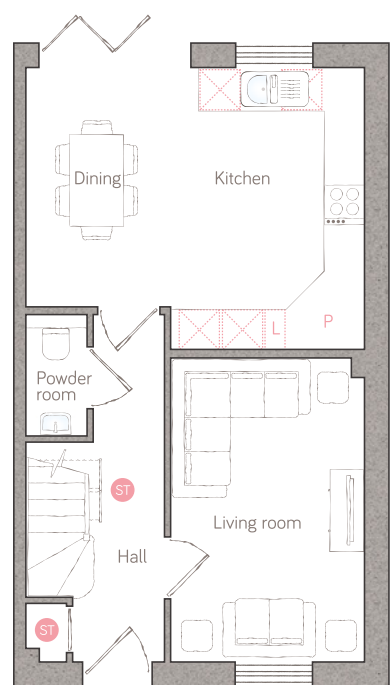

# poppy cottage

CRAFT COLLECTION • 3 BED, 2 BATH

A pretty 3-bedroom semi-detached home with wow-appeal! Bi-fold doors onto the garden from the open plan kitchen/diner make this room ideal for entertaining. It's got great storage where you need it – a built-in hallway cupboard and space-saving understairs pull-outs. There's even an ensuite in the master bedroom.

ground floor

first floor

living room	2.85m x 4.46m (9' 4" x 14' 7")	powder room	0.90m x 1.70m (2' 11" x 5' 6")	master bedroom	3.03m x 3.35m (9' 11" x 11' 0")	bedroom 2	2.89m x 3.12m (9' 6" x 10' 2")
kitchen/dining	4.98m x 4.14m max (16' 4" x 13' 7" max)			ensuite	1.66m x 2.67m max (5' 5" x 8' 9" max)	bedroom 3	2.00m x 3.16m (6' 6" x 10' 4")
				bathroom	1.90m x 2.02m (6' 2" x 6' 7")		

ST Storage L Dynamic larder P Pantry LC Linen closet A Appliance CYL Air source heat cylinder  
Plot 4

For illustrative purposes only. Specifications & layouts may be subject to change.