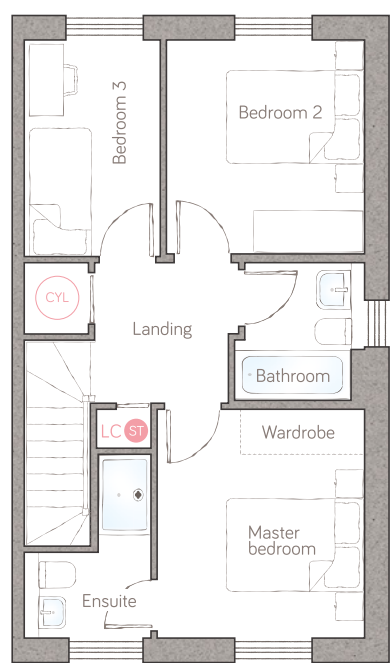

# poppy cottage

CRAFT COLLECTION • 3 BED, 2 BATH

A pretty 3-bedroom semi-detached home with wow-appeal! Bi-fold doors onto the garden from the open plan kitchen/diner make this room ideal for entertaining. It's got great storage where you need it – a built-in hallway cupboard and space-saving understairs pull-outs. There's even an ensuite in the master bedroom.

ground floor

first floor

living room	2.85m x 4.46m (9' 4" x 14' 7")	powder room	0.90m x 1.70m (2' 11" x 5' 6")	master bedroom	3.03m x 3.35m (9' 11" x 11' 0")	bedroom 2	2.89m x 3.12m (9' 6" x 10' 2")
kitchen/dining	4.98m x 4.14m max (16' 4" x 13' 7" max)			ensuite	1.66m x 2.67m max (5' 5" x 8' 9" max)	bedroom 3	2.00m x 3.16m (6' 6" x 10' 4")
				bathroom	1.90m x 2.02m (6' 2" x 6' 7")		

ST Storage L Dynamic larder P Pantry LC Linen closet A Appliance CYL Air source heat cylinder  
Plot 4

For illustrative purposes only. Specifications & layouts may be subject to change.