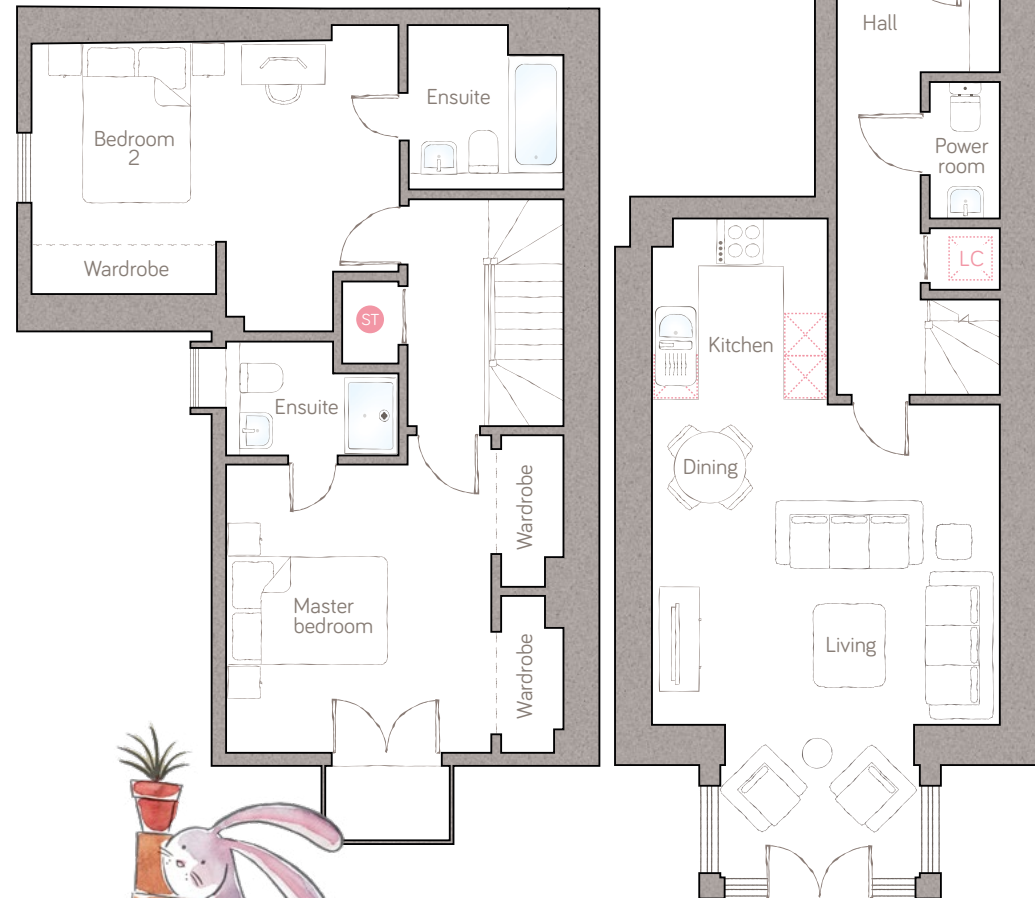

# the view

## Apartments 5 & 6\*

Stunning duplex apartments with open plan living and two primary ensuite bedroom suites located over the second and third floors.

The entrance hall with cloakroom and laundry cupboard leads through to an open plan kitchen and living area, featuring a large bay window with patio doors and Juliet balcony with far reaching views across the Downs and down to the sea.

Stairs lead up to two equally-sized primary bedroom suites, with fitted wardrobes and ensuite bathrooms. The front suite benefits from patio doors and a step-out balcony with sweeping views.

## Apartment 5 first floor

*\*Apartment 6 is a mirror image of this.*