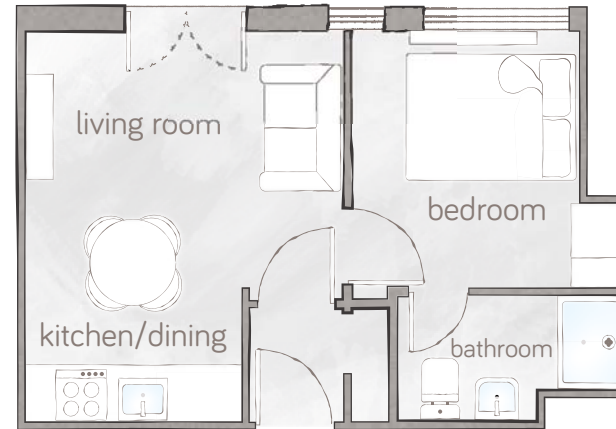

bunnyhomes

the cozy

city collection

beachgrass

—
the cozy

The Cozy is a bright one bedroom apartment with private entrance hallway, en-suite shower room and open plan kitchen with a juliet balcony. Created around the Scandinavian concept of 'hygge' for wellbeing, warmth and your own escape from the hectic demands of the everyday world.

Web: bunnyhomes.com

Address: beachgrass apartments,
Church Road, Saltash, Cornwall, PL12 4AE

2.

Apartment 2

- Bedroom with ensuite shower room.
- Juliet balcony.
- Washer/dryer included.
- Integrated fridge.
- Ceramic easy clean hob.
- USB sockets in kitchen/diner and bedroom.
- Communal Sky Q dish.
- Entrance CCTV for enhanced security.
- Audio door entry system.
- Free car parking.

7.

Apartment 7

- Bedroom with ensuite shower room.
- Juliet balcony.
- Washer/dryer included.
- Integrated fridge.
- Ceramic easy clean hob.
- USB sockets in kitchen/diner and bedroom.
- Communal Sky Q dish.
- Entrance CCTV for enhanced security.
- Audio door entry system.
- Free car parking.