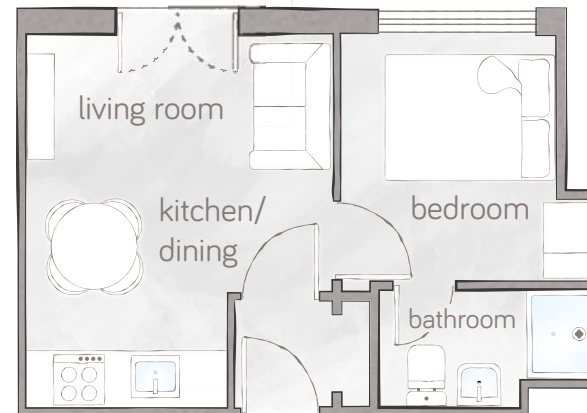

Web: bunnyhomes.com

Address: beachgrass apartments,
Church Road, Saltash, Cornwall, PL12 4AE

2.

Apartment 2

- Bedroom with ensuite shower room.
- Juliet balcony.
- Washer/dryer included.
- Integrated fridge.
- Ceramic easy clean hob.
- USB sockets in kitchen/diner and bedroom.
- Communal Sky Q dish.
- Entrance CCTV for enhanced security.
- Audio door entry system.
- Free car parking.

7.

Apartment 7

- Bedroom with ensuite shower room.
- Juliet balcony.
- Washer/dryer included.
- Integrated fridge.
- Ceramic easy clean hob.
- USB sockets in kitchen/diner and bedroom.
- Communal Sky Q dish.
- Entrance CCTV for enhanced security.
- Audio door entry system.
- Free car parking.