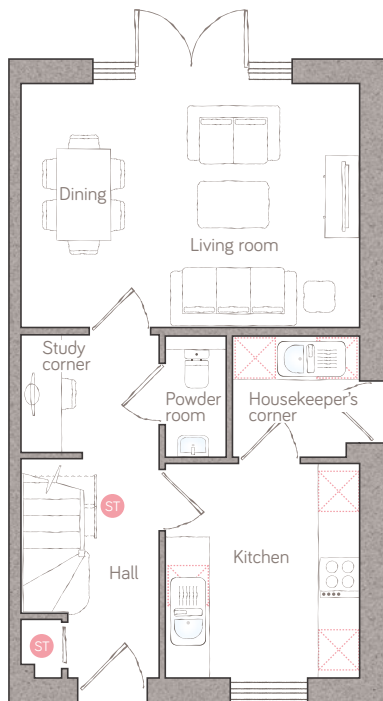

rose cottage

CRAFT COLLECTION • 3 BED, 2 BATH

A delightful 3-bedroom semi-detached home that's packed with well-considered features, such as a study corner, a built-in hall cupboard and understairs storage. The living/dining room is bathed in light, with tall windows and classic double doors onto the garden, and the master bedroom boasts an ensuite.

ground floor

living/dining 4.98m x 3.57m (16' 4" x 11' 8")
 kitchen 3.10m x 2.89m (10' 1" x 9' 5")
 powder room 0.90m x 1.78m (2' 11" x 5' 9")
 housekeeper's corner 1.86m x 1.78m (6' 1" x 5' 10")

first floor

master bedroom 3.03m x 3.35m (9' 11" x 11' 0")
 ensuite 1.66m x 2.67m max (5' 5" x 8' 9" max)
 bathroom 1.90m x 2.02m (6' 2" x 6' 7")
 bedroom 2 2.89m x 3.12m (9' 6" x 10' 2")
 bedroom 3 2.00m x 3.16m (6' 6" x 10' 4")