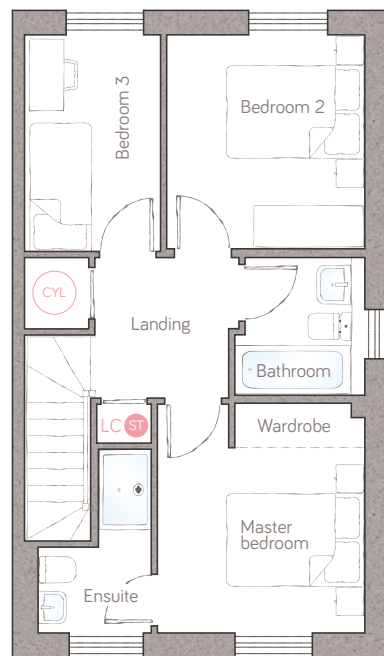

rose cottage

CRAFT COLLECTION • 3 BED, 2 BATH

A delightful 3-bedroom semi-detached home that's packed with well-considered features, such as a study corner, a built-in hall cupboard and understairs storage. The living/dining room is bathed in light, with tall windows and classic double doors onto the garden, and the master bedroom boasts an ensuite.

ground floor

living/dining 4.98m x 3.57m (16' 4" x 11' 8")
 kitchen 3.10m x 2.89m (10' 1" x 9' 5")
 powder room 0.90m x 1.78m (2' 11" x 5' 9")
 housekeeper's corner 1.86m x 1.78m (6' 1" x 5' 10")

first floor

master bedroom 3.03m x 3.35m (9' 11" x 11' 0")
 ensuite 1.66m x 2.67m max (5' 5" x 8' 9" max)
 bathroom 1.90m x 2.02m (6' 2" x 6' 7")
 bedroom 2 2.89m x 3.12m (9' 6" x 10' 2")
 bedroom 3 2.00m x 3.16m (6' 6" x 10' 4")

ST Storage LC Linen closet APpliance ASH Air source heat cylinder
 Plots 6 & 25

For illustrative purposes only. Specifications & layouts may be subject to change.