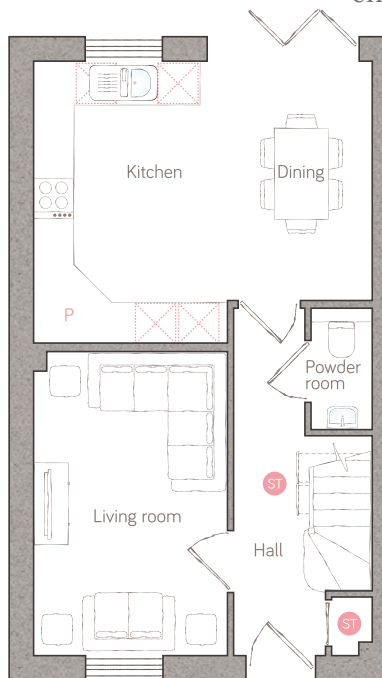

poppy cottage

CRAFT COLLECTION • 3 BED, 2 BATH

A pretty 3-bedroom semi-detached home with wow-appeal! Bi-fold doors onto the garden from the open plan kitchen/diner make this room ideal for entertaining. It's got great storage where you need it – a built-in hallway cupboard and space-saving understairs pull-outs. There's even an ensuite in the master bedroom.

ground floor

living room 2.85m x 4.46m (9' 4" x 14' 7") powder room 0.90m x 1.70m (2' 11" x 5' 6")
 kitchen/dining 4.98m x 4.14m max (16' 4" x 13' 7" max)

first floor

master bedroom 3.03m x 3.35m (9' 11" x 11' 0") bedroom 2 2.89m x 3.12m (9' 6" x 10' 2")
 ensuite 1.66m x 2.67m max (5' 5" x 8' 9" max) bedroom 3 2.00m x 3.16m (6' 6" x 10' 4")
 bathroom 1.90m x 2.02m (6' 2" x 6' 7")

Storage P Pantry LC Linen closet Appliance Air source heat cylinder
 Plot 1.

*Available as an upgrade.
 For illustrative purposes only. Specifications & layouts correct at time of print and are subject to change.