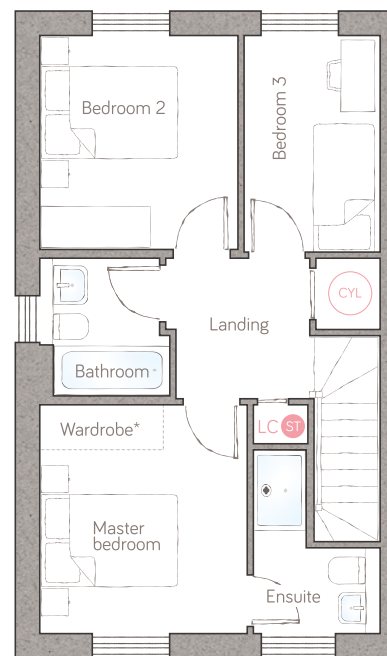

poppy cottage

CRAFT COLLECTION • 3 BED, 2 BATH

A pretty 3-bedroom semi-detached home with wow-appeal! Bi-fold doors onto the garden from the open plan kitchen/diner make this room ideal for entertaining. It's got great storage where you need it – a built-in hallway cupboard and space-saving understairs pull-outs. There's even an ensuite in the master bedroom.

ground floor

living room 2.85m x 4.46m (9' 4" x 14' 7") powder room 0.90m x 1.70m (2' 11" x 5' 6")
 kitchen/dining 4.98m x 4.14m max (16' 4" x 13' 7" max)

first floor

master bedroom 3.03m x 3.35m (9' 11" x 11' 0") bedroom 2 2.89m x 3.12m (9' 6" x 10' 2")
 ensuite 1.66m x 2.67m max (5' 5" x 8' 9" max) bedroom 3 2.00m x 3.16m (6' 6" x 10' 4")
 bathroom 1.90m x 2.02m (6' 2" x 6' 7")

Storage P Pantry LC Linen closet Appliance Air source heat cylinder
 Plot 1.

*Available as an upgrade.
 For illustrative purposes only. Specifications & layouts correct at time of print and are subject to change.