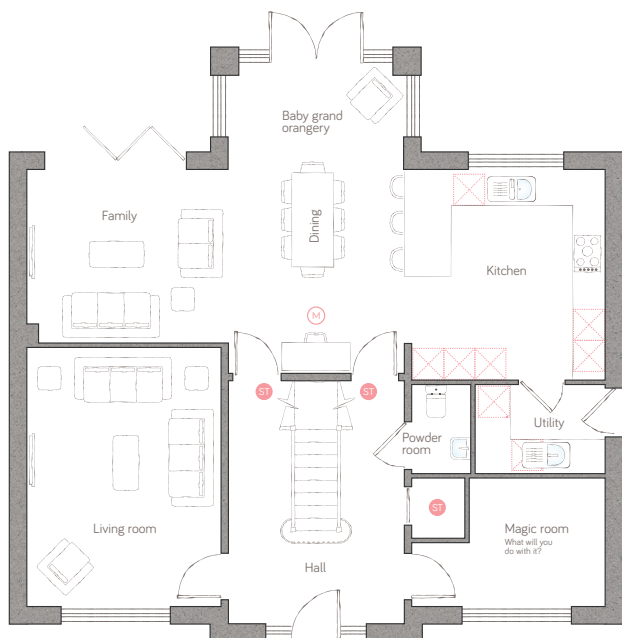

the manor house

CRAFT COLLECTION • 4 BED, 3 BATH

Possibly the finest addition to our Craft Collection yet. The Manor House with a baby grand orangery, dramatic central staircase, full galleried landing, magnificent family living area and your own Monogram space. Our Sanctuary master bedroom suite with walk in/walk out wardrobe and shower, double basin and room for a relaxed sofa area, exudes quiet luxury. With 3 bathrooms, 2 of which are ensuites, 4 full double bedrooms, this fine home awe-inspires for all time.

ground floor

kitchen	3.82m x 3.98m (12' 6" x 13' 1")	living room	3.67m x 4.92m (12' 0" x 16' 1")
dining room	3.34m x 5.87m (10' 11" x 19' 3")	magic room	2.57m x 2.42m (8' 5" x 7' 11")
family room	3.82m x 3.27m (12' 6" x 10' 9")	powder room	1.11m x 1.70m (3' 8" x 5' 6")

first floor

sanctuary master suite	4.96m x 3.00m (16' 3" x 9' 10")	ensuite	3.33m x 1.91m (10' 11" x 6' 3")
bedroom 2	3.45m x 3.83m (11' 3" x 10' 11")	ensuite 2	2.22m x 1.17m (7' 3" x 3' 10")
bedroom 3	3.45m x 3.31m (11' 3" x 10' 10")	bathroom	3.42m x 2.39m (11' 2" x 7' 10")
bedroom 4	3.45m x 2.67m (11' 3" x 8' 9")		